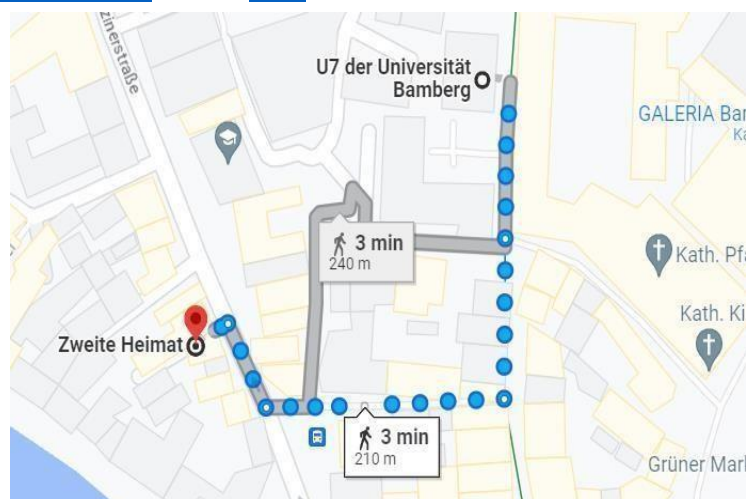

Zweite Heimat

Café and bar. They offer cake, coffee, and tea.

<https://maps.app.goo.gl/fHpQ9yQZxFAAddGVv6> Menu: [here](#)

Opening times:

Fri: 10:00 – 19:00

Sat: 10:00 – 19:00

Sun: 10:00 – 18:00