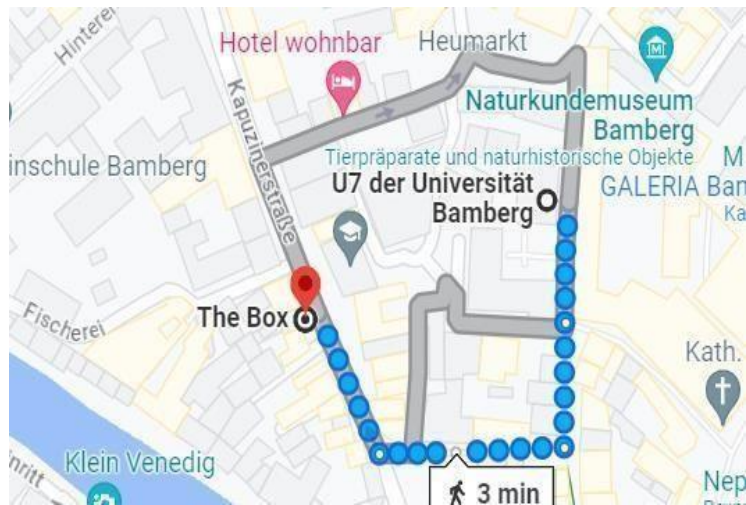

The Box

French Fries boxes in different varieties.

<https://maps.app.goo.gl/pgg5KTerkwfqhbAR7>

Opening times:

Fri: 16:00 – 21:00

Sat: 12:30 – 21:00

Sun: 13:00 – 20:00