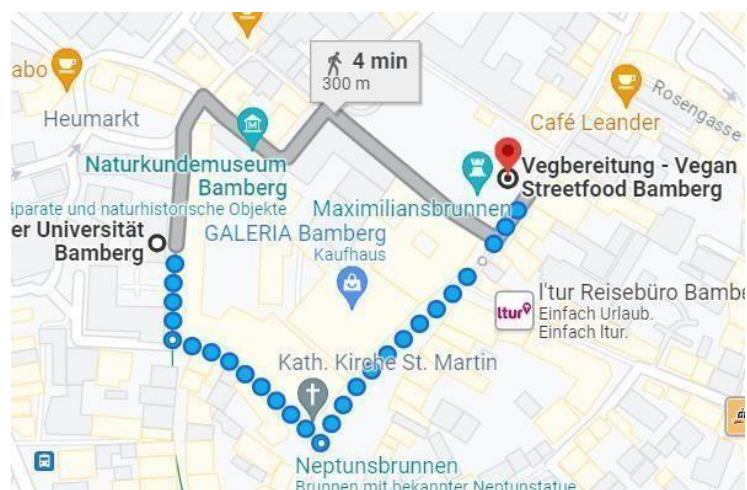

Vegbereitung

Vegan Burger food truck with options for French Fries, various homemade sauces, and sodas.

<https://maps.app.goo.gl/dkPR2muTkbXnwNLs9> Menu: [Here](#)

Opening times:

Fri: 11:00 – 19:00

Sat: 11:00 – 17:00

Sun: closed