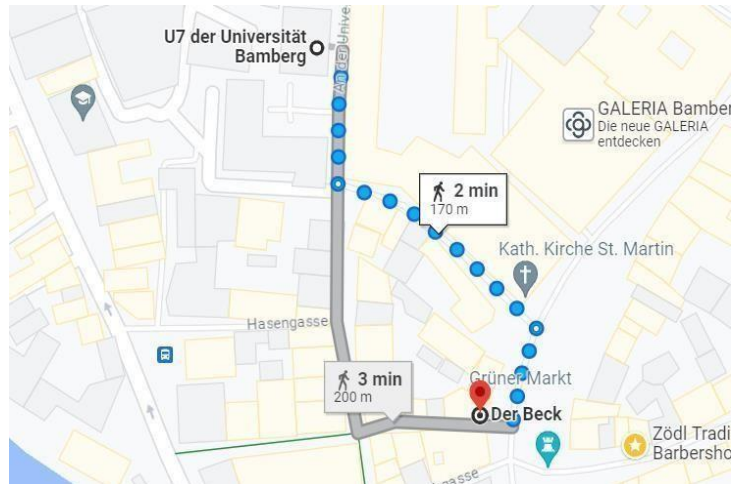

Der Beck

A bakery. It is open on Sundays.

<https://maps.app.goo.gl/3gcZGFes2nqTECAU6> Menu: [here](#)

Opening times:

Fri: 6:30 – 19:00

Sat: 6:30 – 19:00

Sun: 6:30 – 18:00