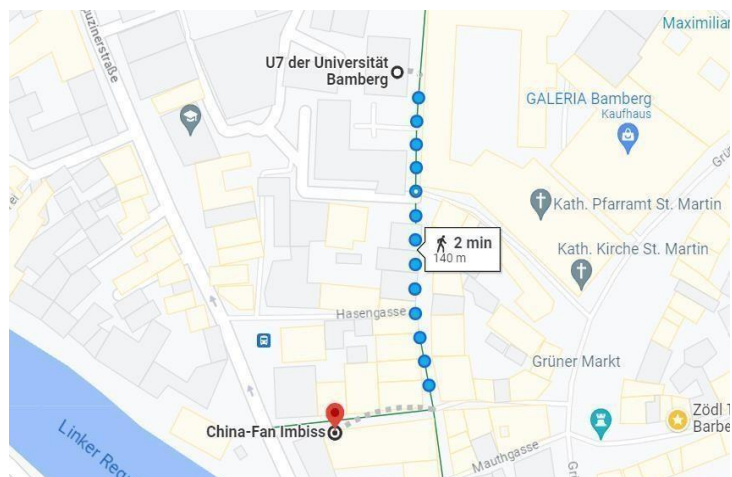

China Fan-Imbiss

Chinese takeaway with fried noodles/rice, chicken, pork, beef, and vegetarian options.

<https://maps.app.goo.gl/ePEwdZ7jfjevKsha8> Menu: [Here](#)

Opening times:

Fri: 11:00 – 21:00

Sat: 11:00 – 21:00

Sun: 11:00 – 21:00