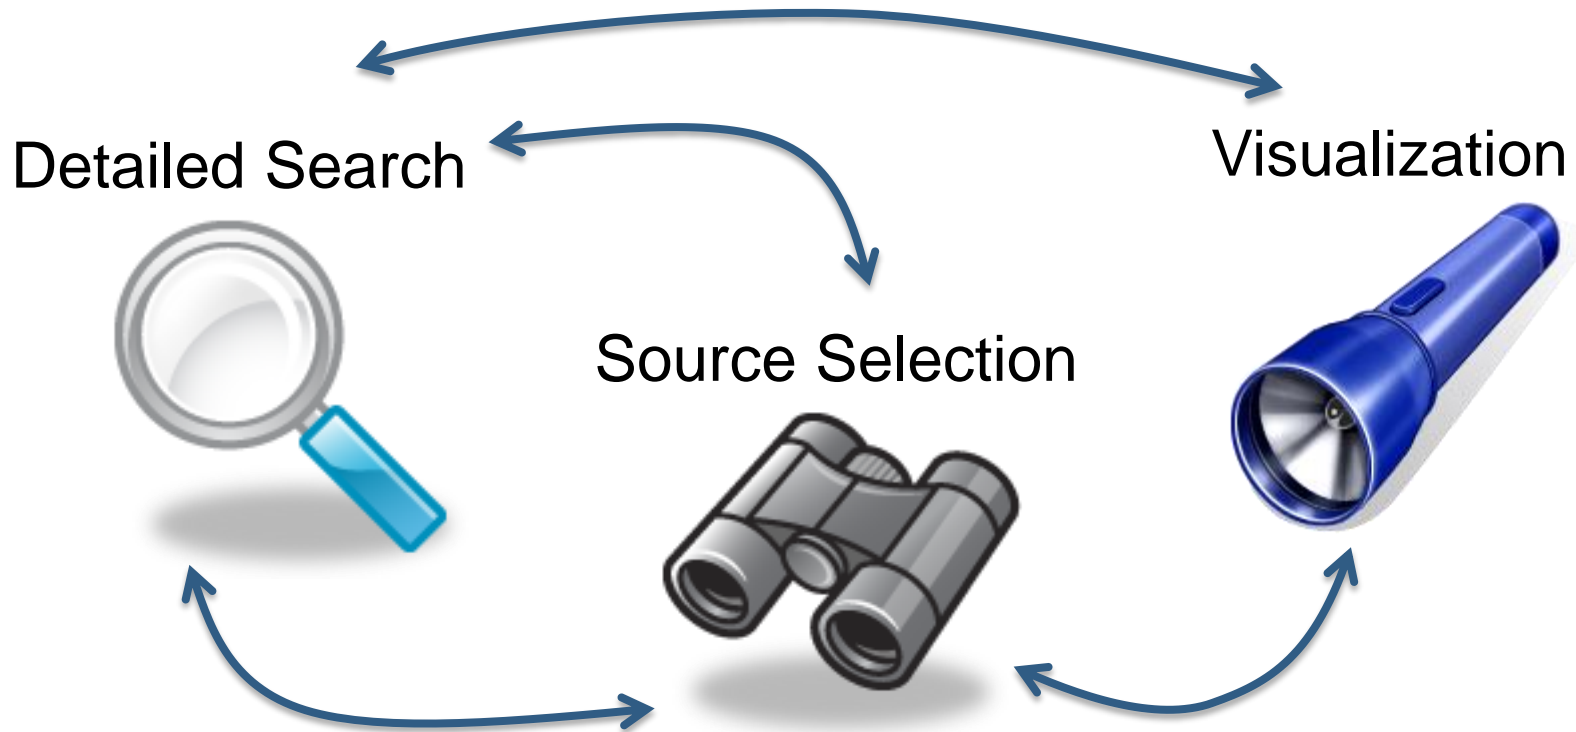

Idea

Visual Information-Seeking Mantra
Overview first, zoom and filter, then details-on-demand.

[Shneiderman, 1996]