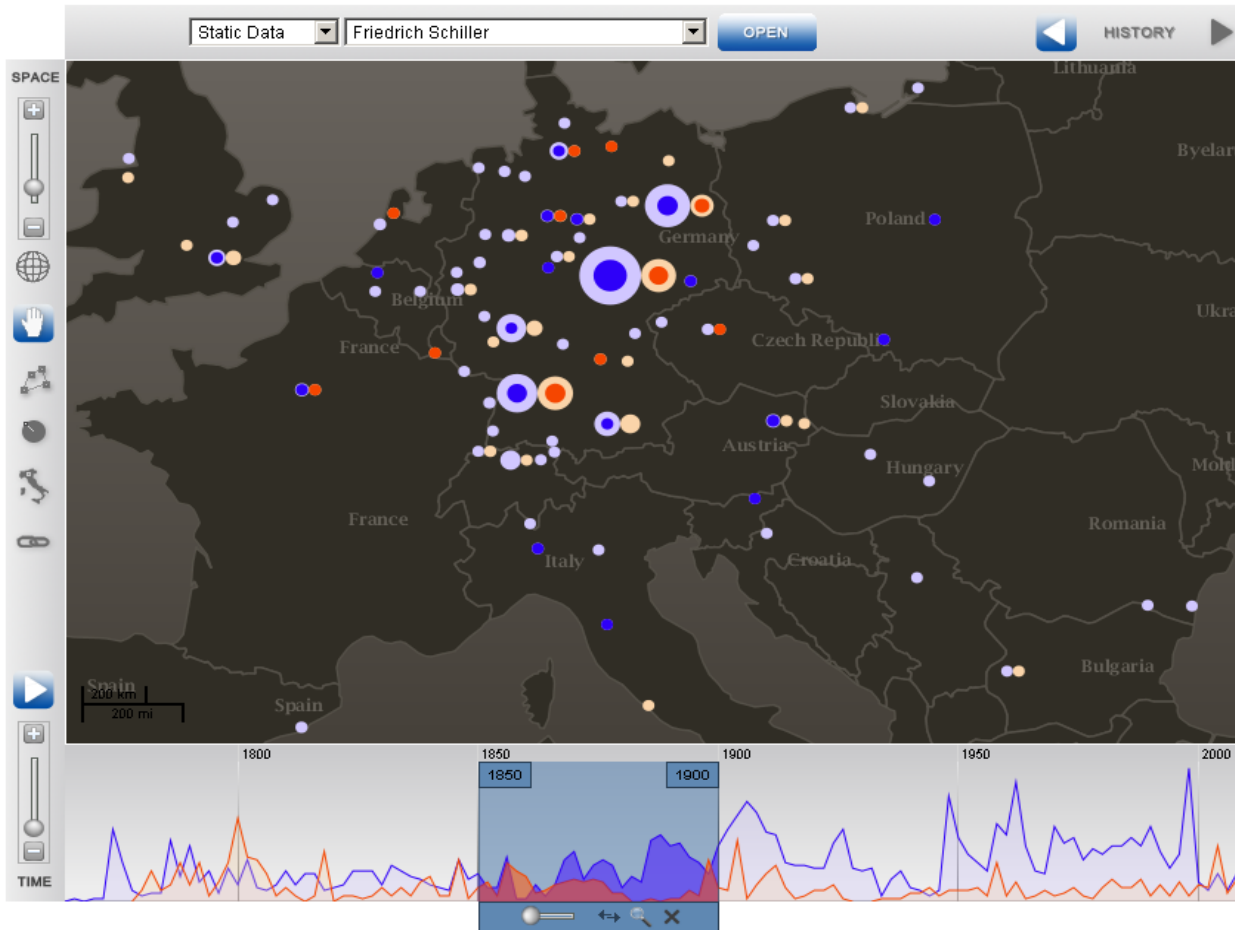

Example: Geo-Browser – spatial temporal Tool

e4D – Info

Help

Contact

Clear Data

Upload Data

Data Editor

Magnetic Link

Publications from and about Goethe and Schiller between 1850-1900, based on the catalogue-information from the SUB Göttingen

Searching Federated Collections

Overview

- Introduction
- Federation
- Generic Search
- Use Case Biographies